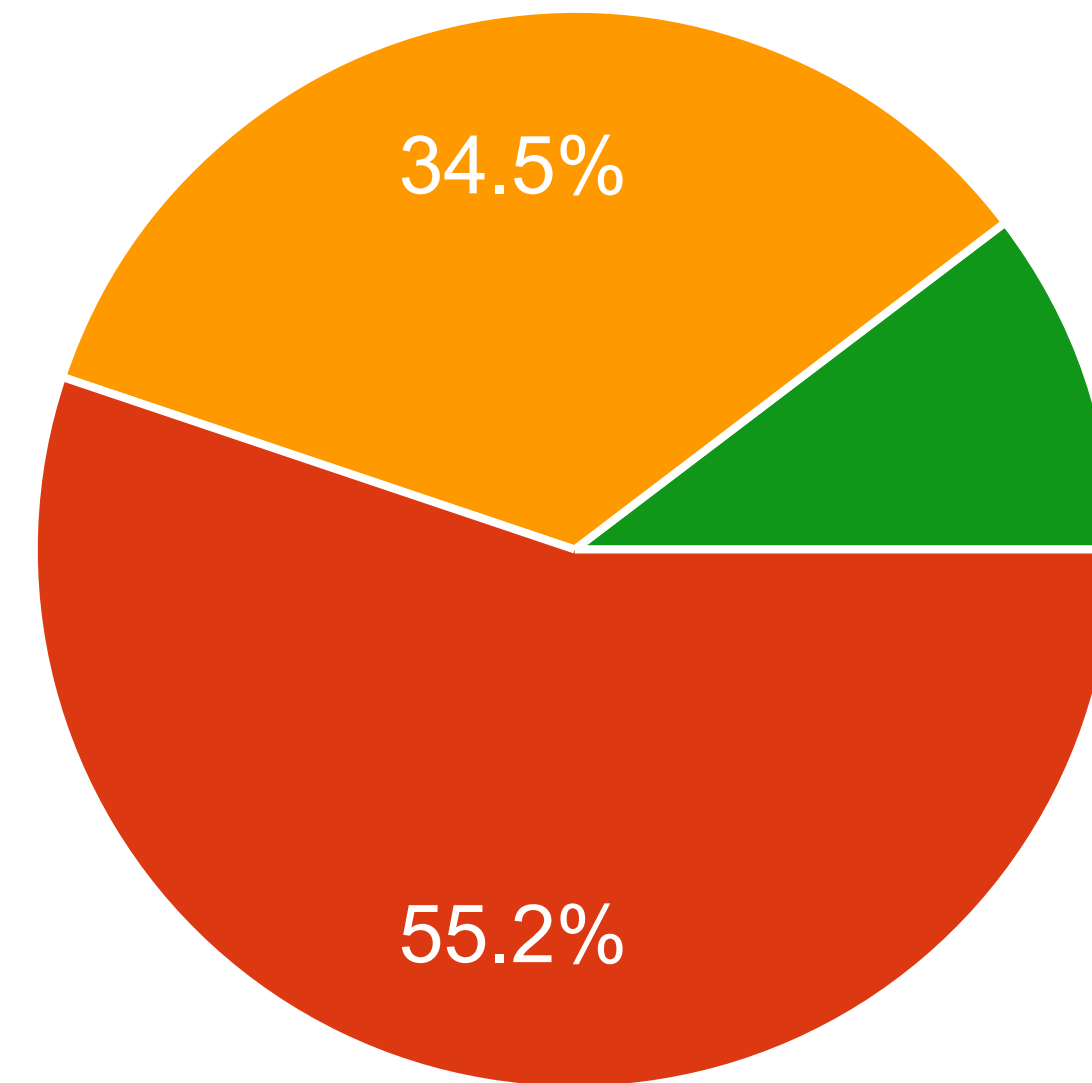

Was the suggested problem difficult?

No, it was quite an easy task.	0	0%
It was at the right level of difficulty for a week-long project.	16	55.2%
It was quite difficult.	10	34.5%
Are you kidding? It was absolutely impossible to complete in time.	3	10.3%