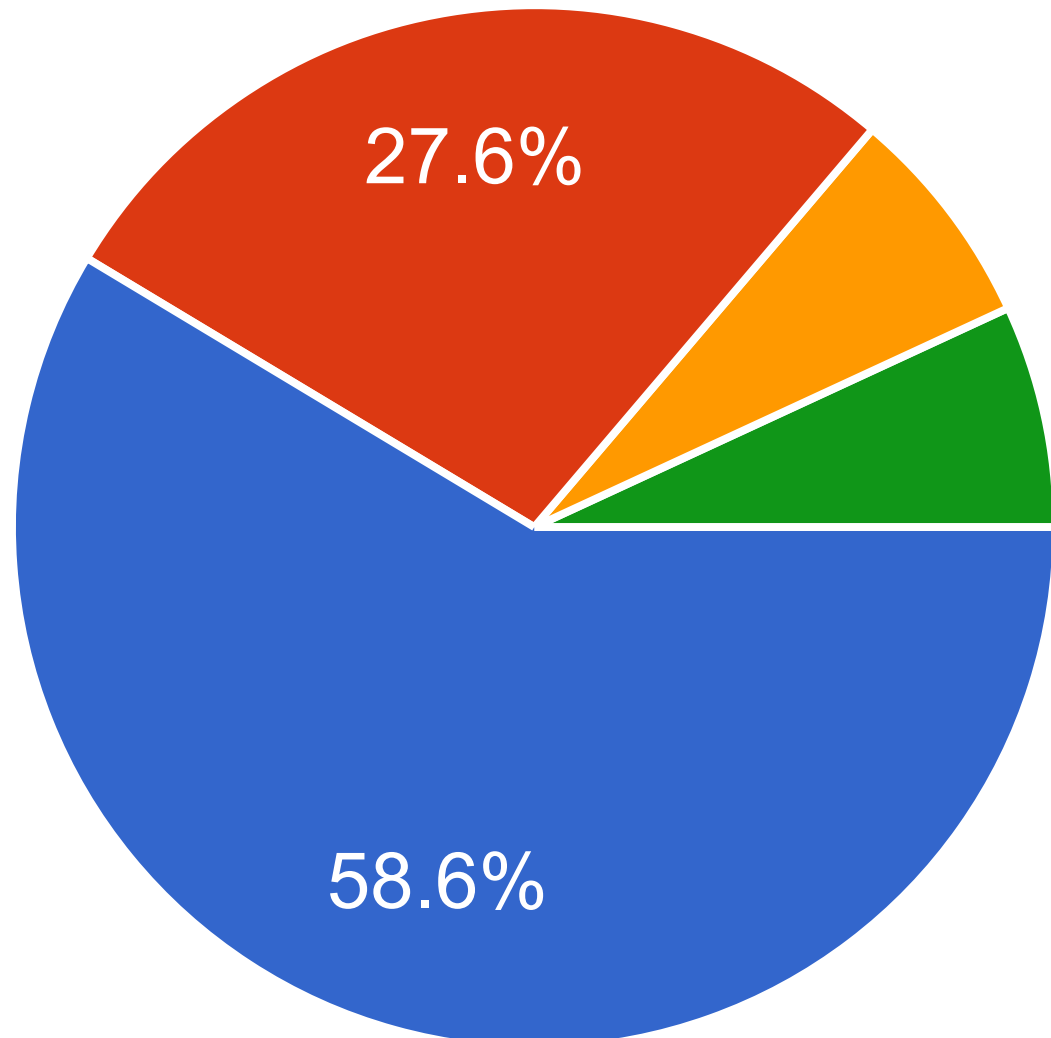

Your overall rating of this scenario week

Excellent	17	58.6%
Good	8	27.6%
Okay	2	6.9%
Poor	2	6.9%
Awful	0	0%