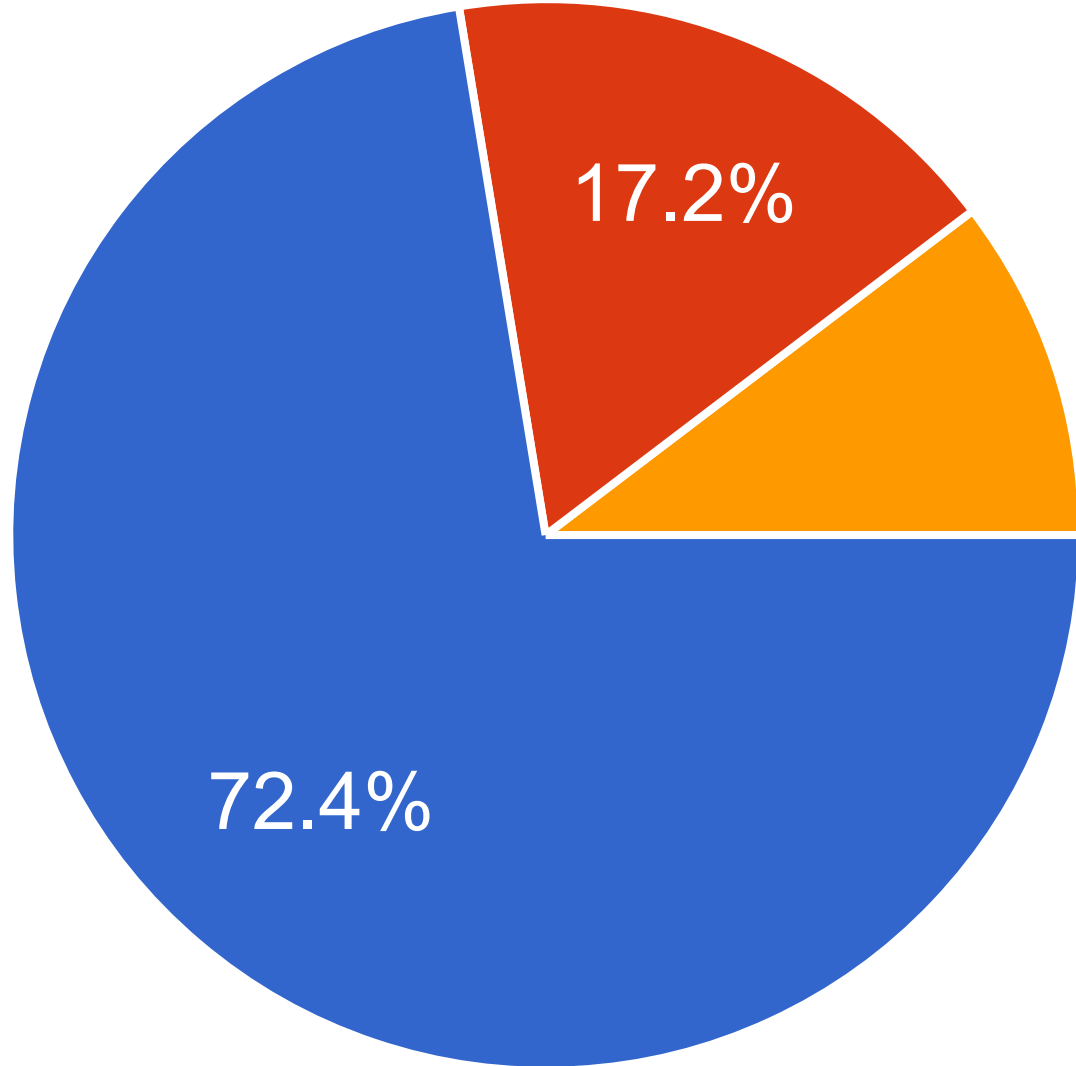

Having a part of the week formed as a competition is a good idea.

Yes	21	72.4%
No	5	17.2%
I don't care	3	10.3%

It was useful to see the results of all teams online.

Yes, it was stimulating	22	75.9%
No, it was distracting	3	10.3%
I don't care	4	13.8%