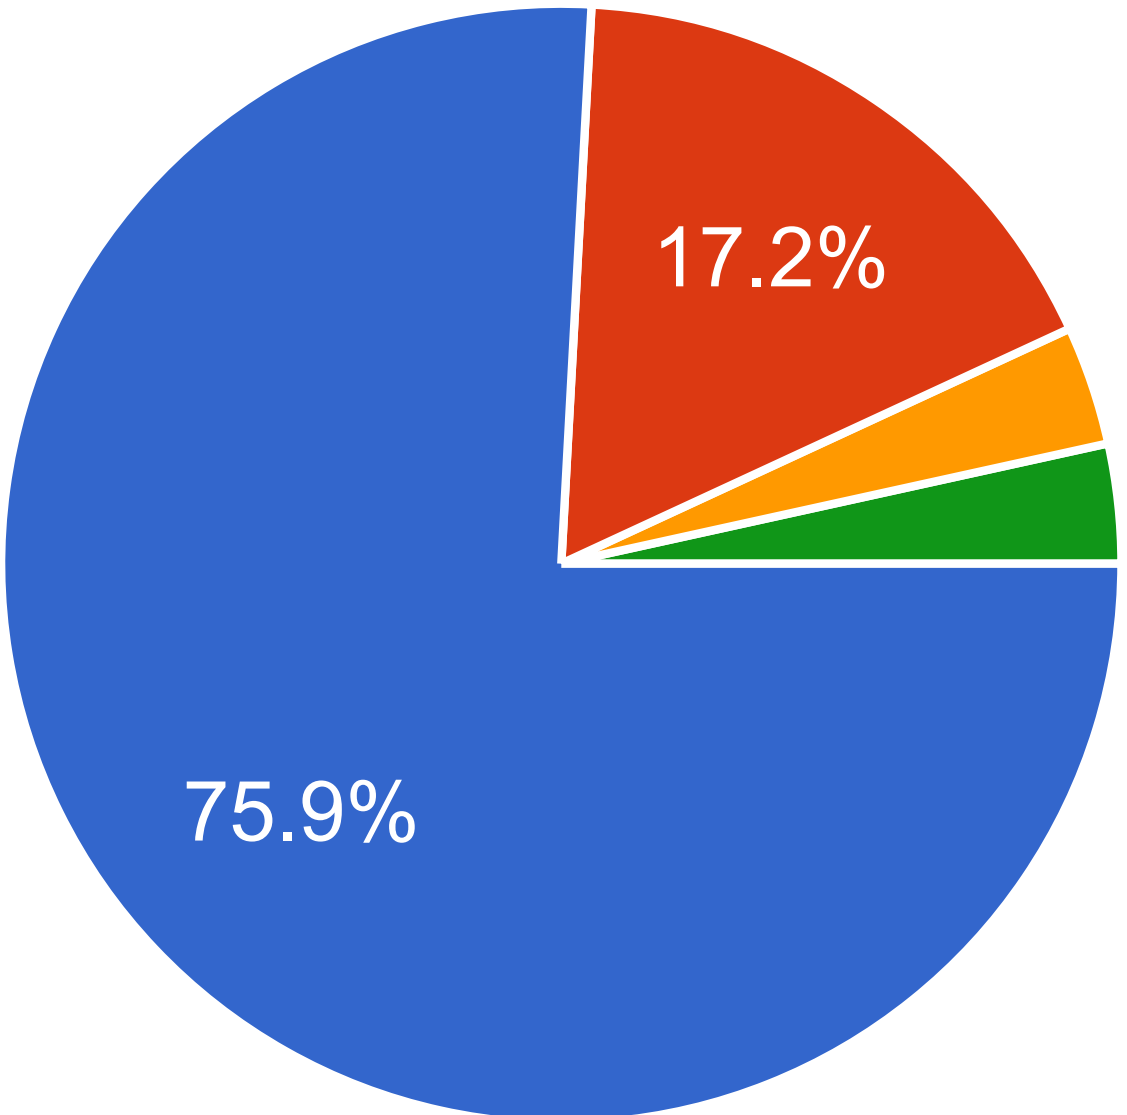

Take-aways for students

2017: Student's Feedback

(29 anonymous respondents)

Did you find the scenario week interesting?

	Yes!	22	75.9%
It was okay, but still better than other scenario projects.		5	17.2%
It was okay, more or less like other scenario projects.		1	3.4%
	It was boring.	1	3.4%