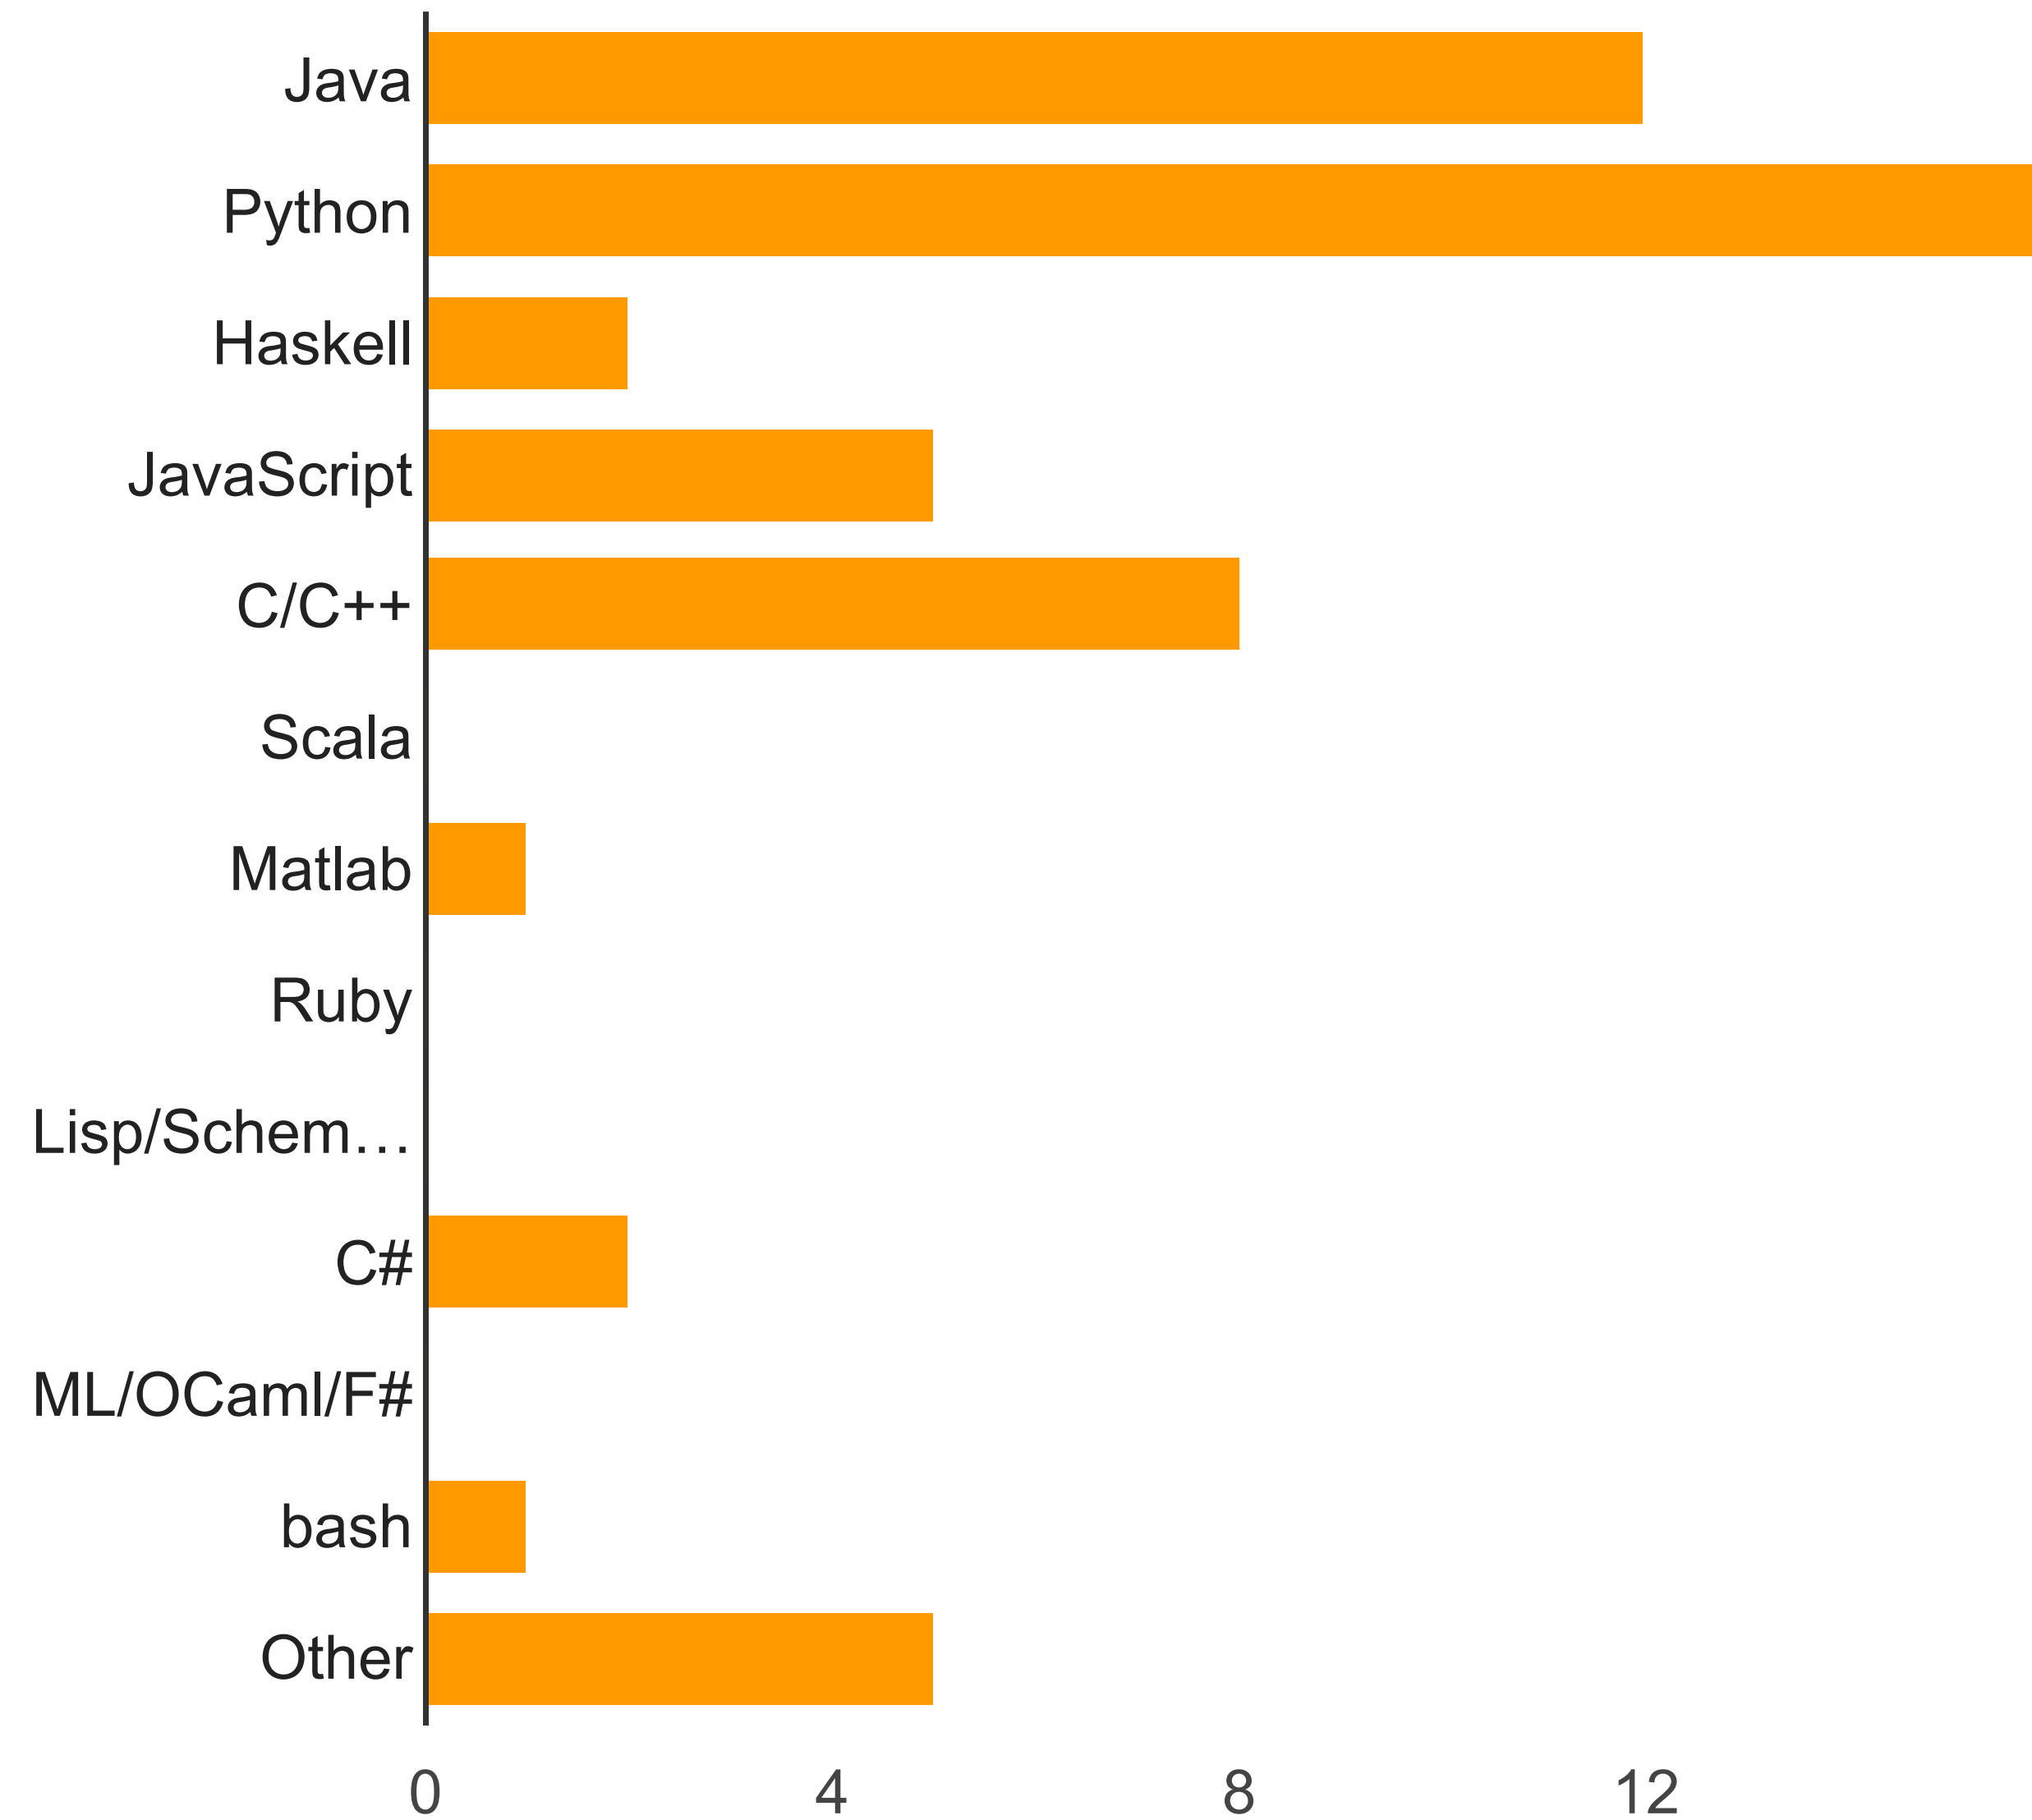

Activities conducted by the teams

Reading articles, blogs and forums on the relevant algorithms	28	96.6%
Looking for useful third-party libraries and learning to use them	26	89.7%
Engineering your own implementations of geometric algorithms	29	100%
Testing your solutions	26	89.7%
Optimising your solutions for the shortest robot awakening time	26	89.7%
Implementing the visualisation procedure and admiring the results	28	96.6%
Brainstorming on the algorithms with the team members	27	93.1%
Writing tests for your algorithm	8	27.6%
Debugging the implementation	26	89.7%
Optimising the output file size	14	48.3%
Tweaking the solution files, hoping that the server will finally accept them	10	34.5%
Being depressed because of the complexity of the task	13	44.8%
Other	2	6.9%

Which programming languages did you use during the week?